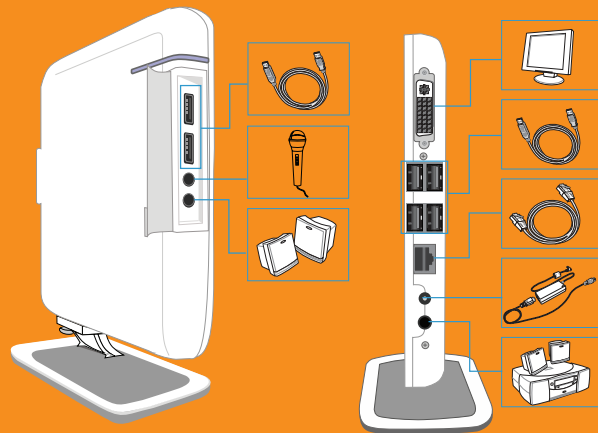

Belnea

Technical Details

CPU

Intel® Atom™ N230

Operating

Windows XP Home

Memory

1024MB

Graphics

SIS M672 integrated with 256 MB

Hard Drive

160 GB

Special

6 x USB 2.0

1 x Mic-in

1 x DVI

1 x RJ45

Possible Data Rate

10/100/1000 Mbit/s

Colour

White

Service

2 y Pick-Up & Return 1st 72t